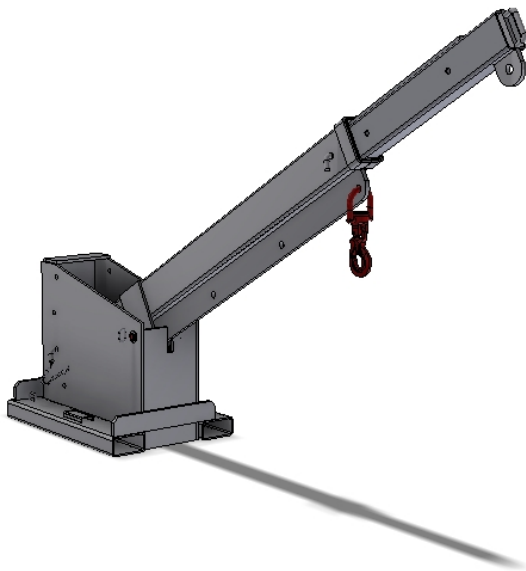

Product Specification

FORKLIFT INCLINE JIB DHE.IJL 4.75

The DHE-IJL4.75 is an extremely versatile Forklift Jib attachment, allowing extra height to 2.4 metres, with a 3.59 metre reach when fully extended. Standard zinc plated finish. Supplied with safety hook and shackle.

SPECIFICATIONS:

- Safe Working Load (SWL 4750kg Max)
- Unit Weight 240kg
- Load Centre 1000mm
- Horizontal Centre of Gravity 985mm
- Vertical Centre of Gravity 275mm
- Pocket Size 185 x 70mm
- Pocket Centres 360mm