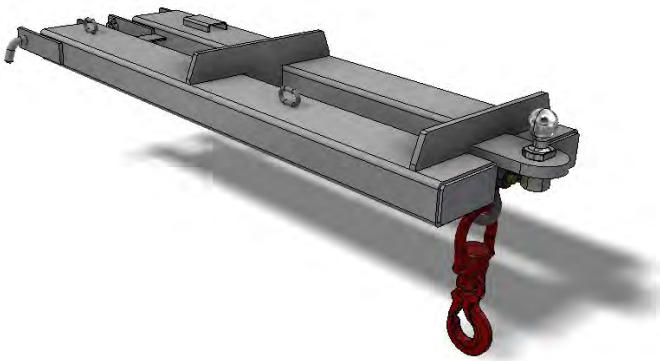

Product Specification

TOW UNIT 2 TONNE DHE.TW2T

The DHE-TW2T is a multi-purpose forklift jib for towing and lifting. It serves as a dual purpose, lightweight and simple to use forklift attachment which allows towing with the attached tow-ball, and doubles as a 2000kg lifting jib complete with 2 Tonne safety swivel hook. Includes two lifting hook positions and utilises two fork locking pins to secure the jib to the forks during operation. Zinc plated finish

SPECIFICATIONS:

- Safe Working Load (SWL 2000kg Max)
- Unit weight 45kg
- Pocket size 140 x 65 mm
- Pocket centres 250 mm
- Horizontal Centre of Gravity 655 mm
- Vertical Centre of Gravity 50mm
- Load Centre 1160mm
- Maximum Towing Capacity 500kg